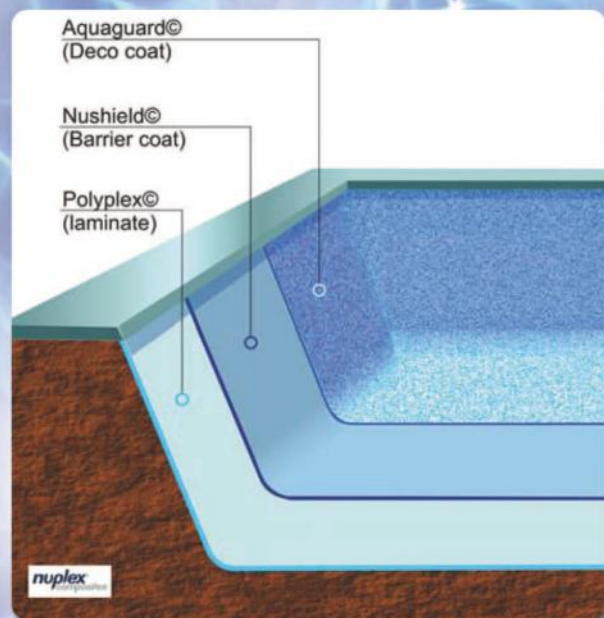

Reno
8m x 4.4m (1.2m - 1.75m depth)

Mailbu
9.63m x 3.96m (1m - 2.1m depth)

Vegas - Available in 3 Sizes:
7.3m x 3.2m (1m - 1.65m depth)
8m x 4.2m (1.2m - 1.65m depth)
9.3m x 4.2m (1m - 1.8m depth)
10.5m x 4.3m (1m - 1.8M depth)

New Boston
6.3 x 3.5m (950mm - 1.5m depth)

Esperance
9.2m x 3.2m (1m - 1.7m depth)

Hollywood - Available in 3 Sizes:
6m x 3.8m (1m - 1.65m depth)
7m x 3.8m (1m - 1.65m depth)
8m x 4m (1m - 1.9m depth)

Bondi - Available in 3 Sizes:
8.2m x 3.2m (1m - 1.5m depth)
9.5m x 3.5m (1.4m - 1.9m depth)
11m x 4.1m (1m - 1.9m depth)

Californian
10m x 4m (1.1mm - 1.8m depth)

Swim Spa - Available in 3 Sizes:
4m x 2.2m (1.2m depth)
4.6m x 2.2m (1.2m depth)
5.5m x 2.2m (1.2m depth)

Manufactured with a 10mm thick Full Fibreglass Shell

Statewide Pools are manufactured with a 10mm thick Fibreglass shell, with the structural ribbing 440mm apart. This is thicker and closer together than the Australian Standard and any other fibreglass pool on the Australian market. As a result, Statewide Pools have a 25 year Warranty.

We are proud to fit Davey equipment to all our fibreglass pools. What better pump to have than one used by our CFS.

Economical High Quality

The Statewide range is a high quality product at an economical price. The range takes the whole family into consideration, with ample seating areas while still maintaining large swimming areas.